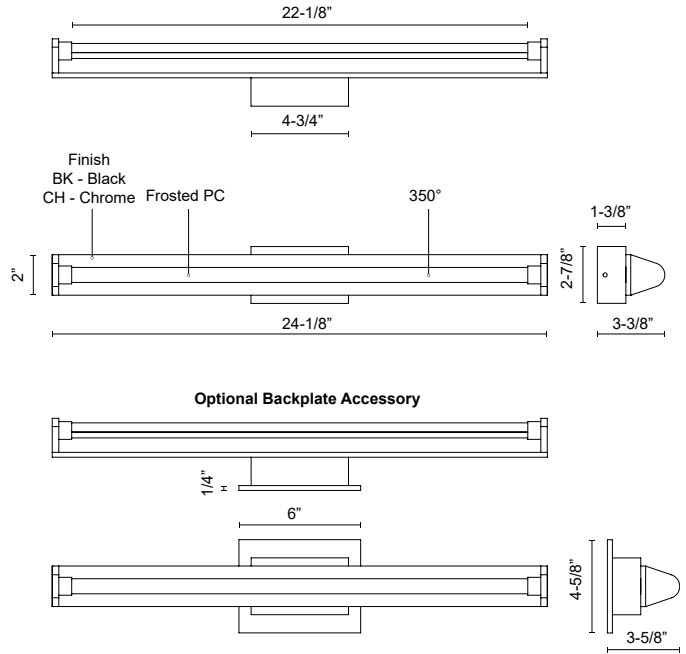

PLYMOUTH VL60624

VANITY

PROJECT

DESCRIPTION

Round Linear lighting element on a rectangular base, frosted PC cover, available in two length, Black and Chrome finishes

SPECIFICATION DETAILS

Fixture Dimensions	L24-1/8" x H2-7/8" x E3-5/8"
Light Source	LED with DC Driver
Wattage	26W
Total Lumens	2040lm
Delivered Lumens	BK-1173lm; CH-1663lm;
Voltage	120V
Color Temperature	3000K
CRI (Ra)	90CRI
Optional Color Temps	2700K - 5000K Available, Minimum Order Quantities Apply
LED Rated Life	50,000 hours
Dimming	100% - 10%, TRIAC or ELV Dimmer (Not Included)
Diffuser Details	Frosted PC Diffuser
ADA Compliant	Yes
Location	Damp
Mounting Style	All Orientation; Wall;
CEC Title 24 JA8	Yes, JA8-2022
Energy Star Certified	Energy Star Compliant
Canopy Dimensions	W6"x H4-5/8" x E1/4"
Paint Finish	BK02; CH01;

* For custom options, consult factory for details.

* For warranty information, please visit www.kuzcolighting.com/warranty

KUZCO

CANADA: 19054 28TH AVENUE - SURREY, BC V3Z 6M3

USA: 3035 E. LONE MOUNTAIN ROAD - LAS VEGAS, NV 89081

WWW.KUZCOLIGHTING.COM

© 2021 KUZCO LIGHTING. ALL RIGHTS RESERVED.

COMMENT